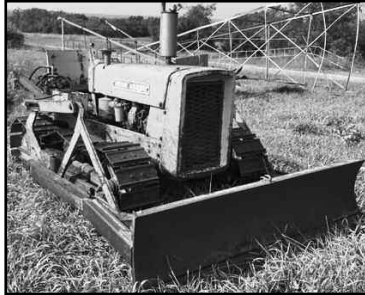

ESTATE AUCTION

Saturday, September 29, 2018 • 10:00 a.m.

480 Chestnut, Bloomington, NE

WATCH FOR AUCTION SIGNS

TRACTORS - TRENCHER

JD 440 crawler SN4615227
5 roller diesel 3 pt/pto